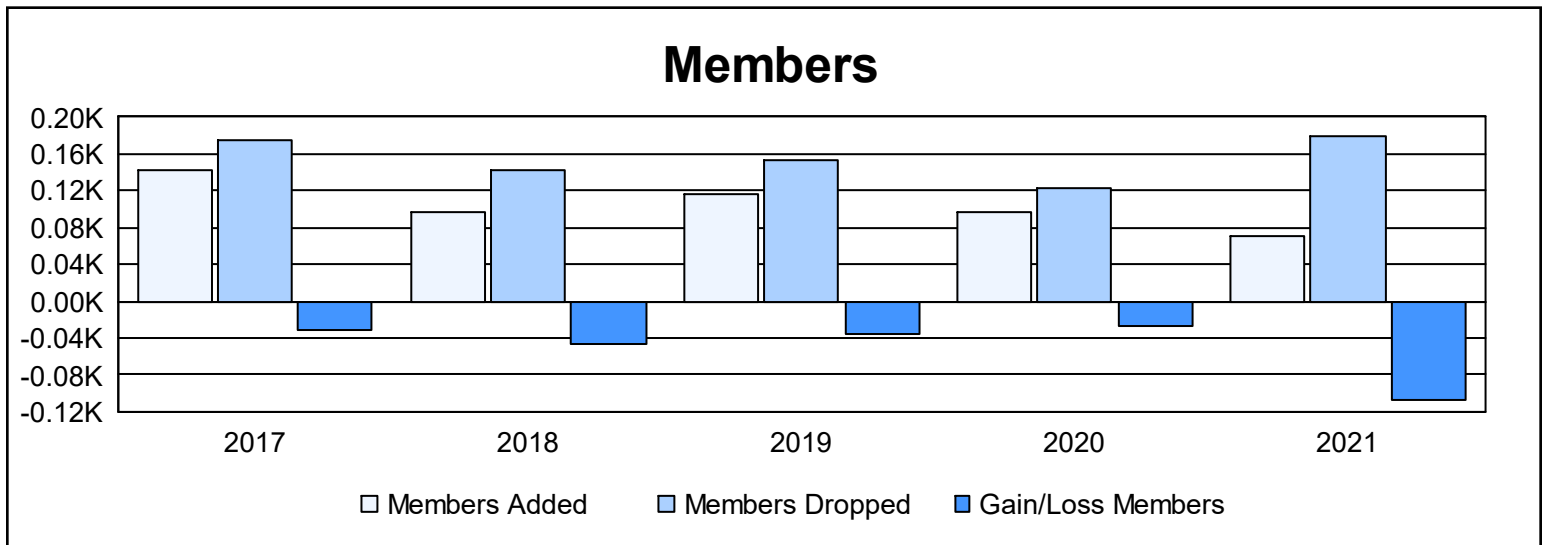

Year	New Clubs	Dropped Clubs	Gain/ Loss Clubs	New Members	Charter Members	Reinstate Members	Transfer Members	Total Member Added	Total Members Dropped	Gain/ Loss Members
2016-2017	0	0	0	117	0	19	7	143	175	-32
2017-2018	0	1	-1	91	0	4	1	96	143	-47
2018-2019	0	1	-1	101	4	9	3	117	153	-36
2019-2020	0	0	0	78	4	11	3	96	123	-27
2020-2021	0	2	-2	64	0	3	4	71	179	-108
<b>Average</b>	<b>0</b>	<b>1</b>	<b>-1</b>	<b>90</b>	<b>2</b>	<b>9</b>	<b>4</b>	<b>105</b>	<b>155</b>	<b>-50</b>

### Membership Composition June 2021 Cumulative