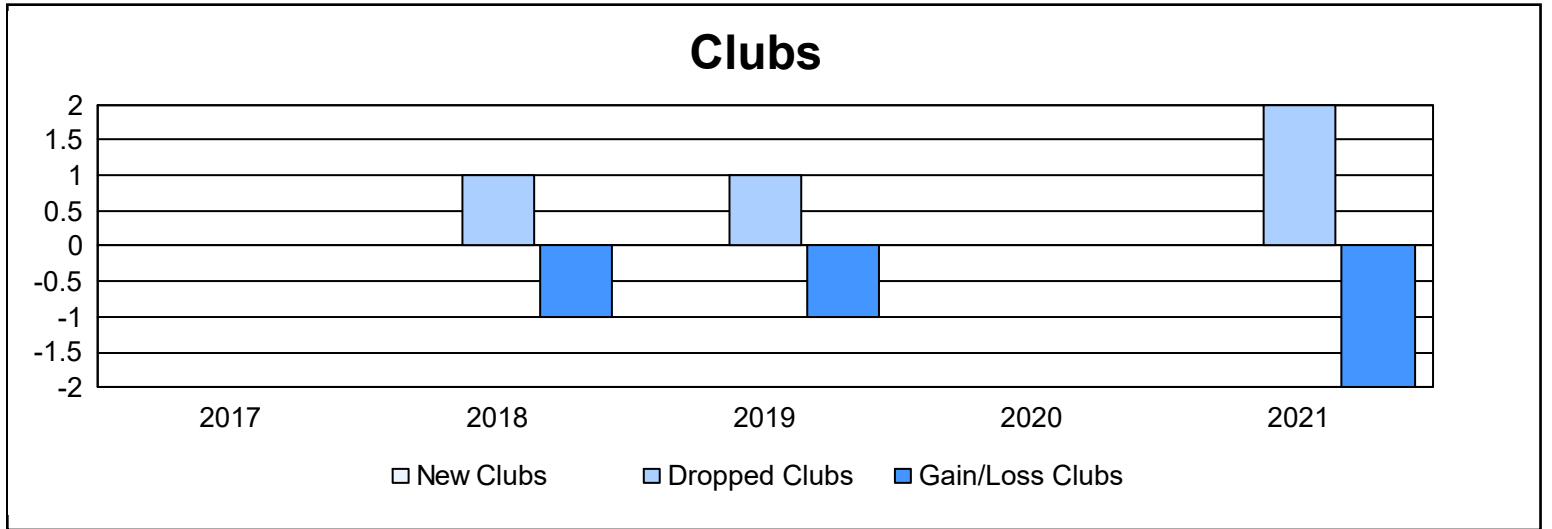

Year	New Clubs	Dropped Clubs	Gain/ Loss Clubs	New Members	Charter Members	Reinstate Members	Transfer Members	Total Member Added	Total Members Dropped	Gain/ Loss Members
2016-2017	0	0	0	117	0	19	7	143	175	-32
2017-2018	0	1	-1	91	0	4	1	96	143	-47
2018-2019	0	1	-1	101	4	9	3	117	153	-36
2019-2020	0	0	0	78	4	11	3	96	123	-27
2020-2021	0	2	-2	64	0	3	4	71	179	-108
<b>Average</b>	<b>0</b>	<b>1</b>	<b>-1</b>	<b>90</b>	<b>2</b>	<b>9</b>	<b>4</b>	<b>105</b>	<b>155</b>	<b>-50</b>

### Membership Composition June 2021 Cumulative