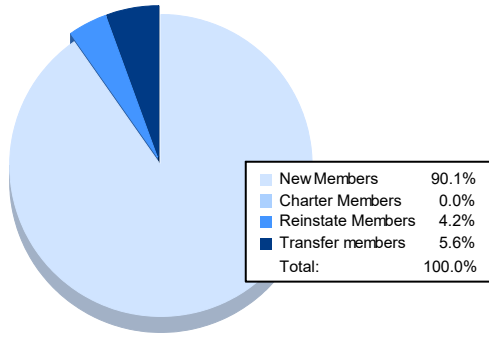

Year	New Clubs	Dropped Clubs	Gain/ Loss Clubs	New Members	Charter Members	Reinstate Members	Transfer Members	Total Member Added	Total Members Dropped	Gain/ Loss Members
2016-2017	0	0	0	117	0	19	7	143	175	-32
2017-2018	0	1	-1	91	0	4	1	96	143	-47
2018-2019	0	1	-1	101	4	9	3	117	153	-36
2019-2020	0	0	0	78	4	11	3	96	123	-27
2020-2021	0	2	-2	64	0	3	4	71	179	-108
<b>Average</b>	<b>0</b>	<b>1</b>	<b>-1</b>	<b>90</b>	<b>2</b>	<b>9</b>	<b>4</b>	<b>105</b>	<b>155</b>	<b>-50</b>

### Membership Composition June 2021 Cumulative